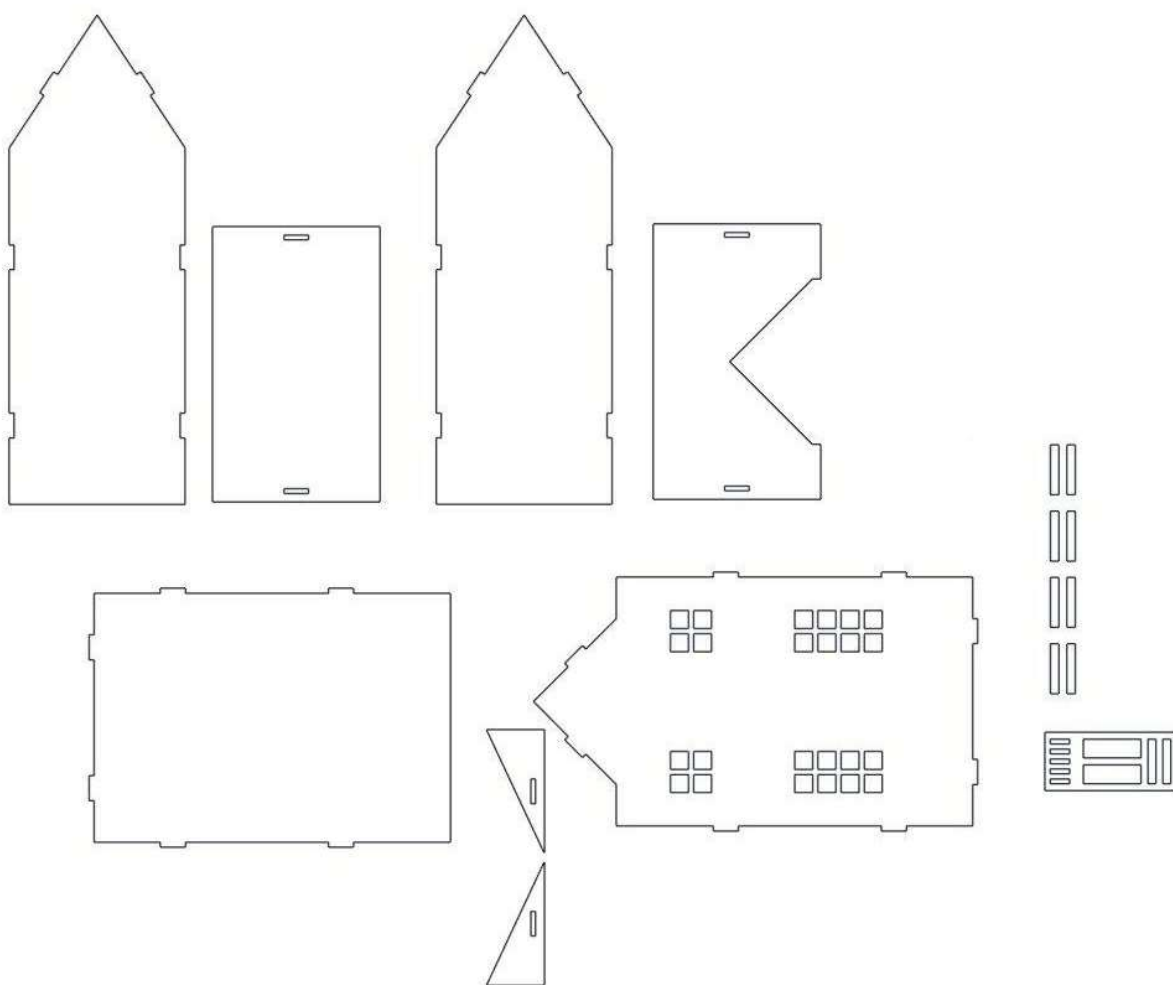

MDF Townhouse Kits*
Ideal for Christmas
And year round displays

*Available as individual house kits with
open bases or as a set of 3 with base and
Christmas figures

Parts List

Framed Townhouse w/Steps

Parts List

Georgian Style Townhouse

Parts List

Winter Barn Style Townhouse

COMPLETED SET OF 3
With optional Christmas figures and base