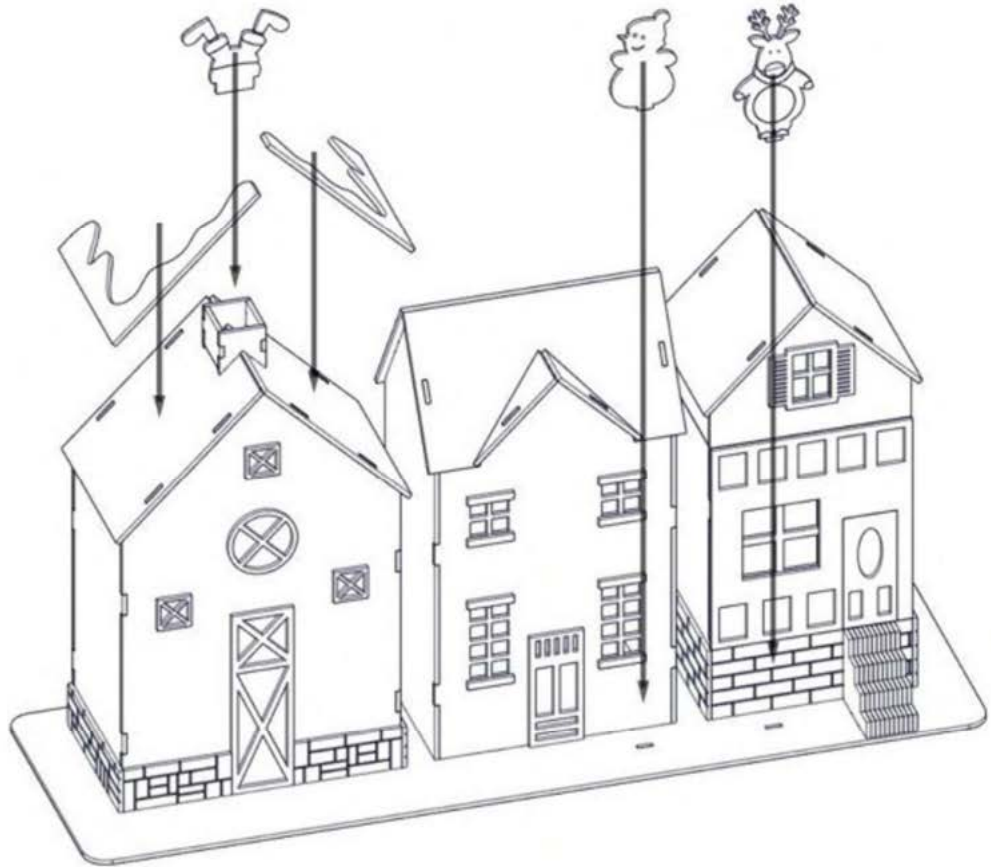

MDF Townhouse Kits*
Ideal for Christmas
And year round displays

*Available as individual house kits with
open bases or as a set of 3 with base and
Christmas figures

Parts List

Framed Townhouse w/Steps

Parts List

Georgian Style Townhouse

Parts List

Winter Barn Style Townhouse

COMPLETED SET OF 3
With optional Christmas figures and base