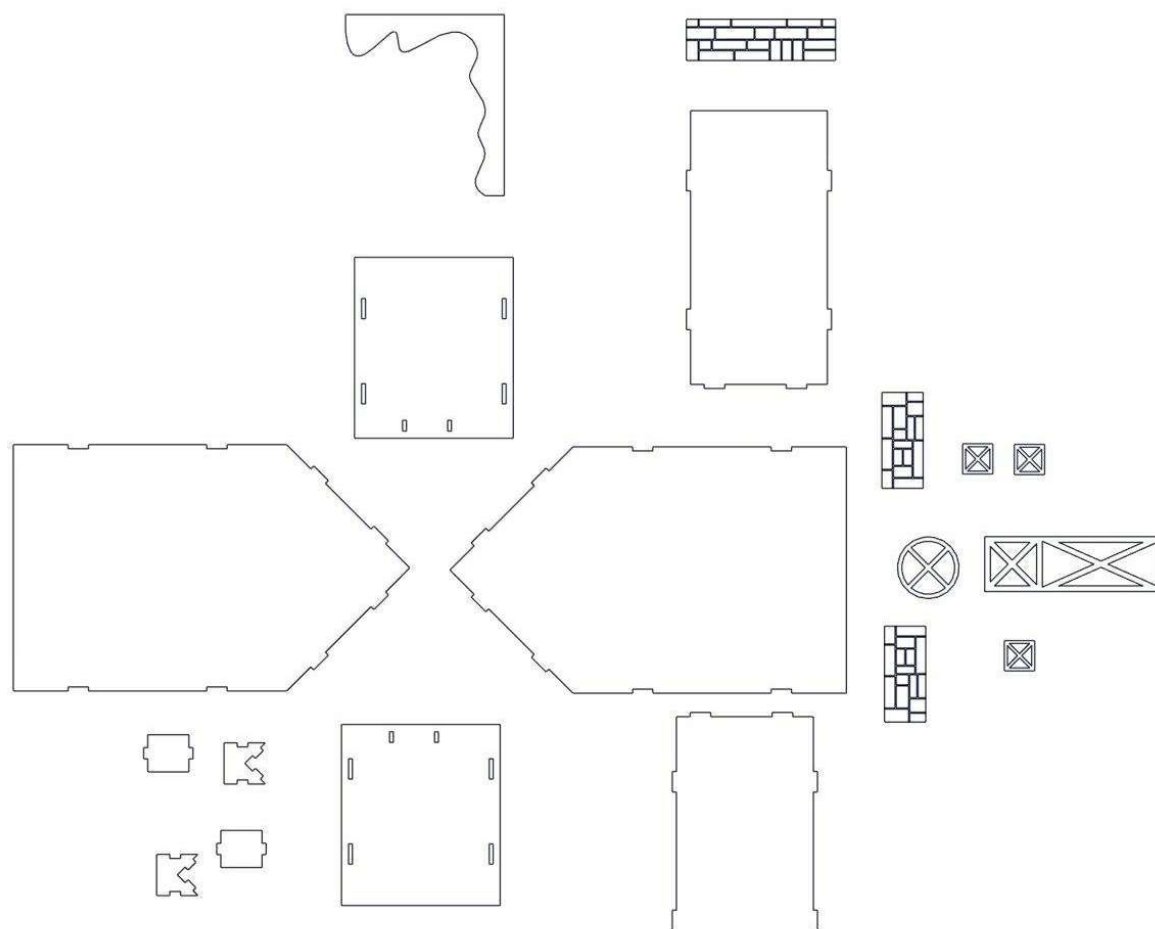

MDF Townhouse Kits*
Ideal for Christmas
And year round displays

*Available as individual house kits with
open bases or as a set of 3 with base and
Christmas figures

Parts List

Framed Townhouse w/Steps

Parts List

Georgian Style Townhouse

Parts List

Winter Barn Style Townhouse

COMPLETED SET OF 3
With optional Christmas figures and base