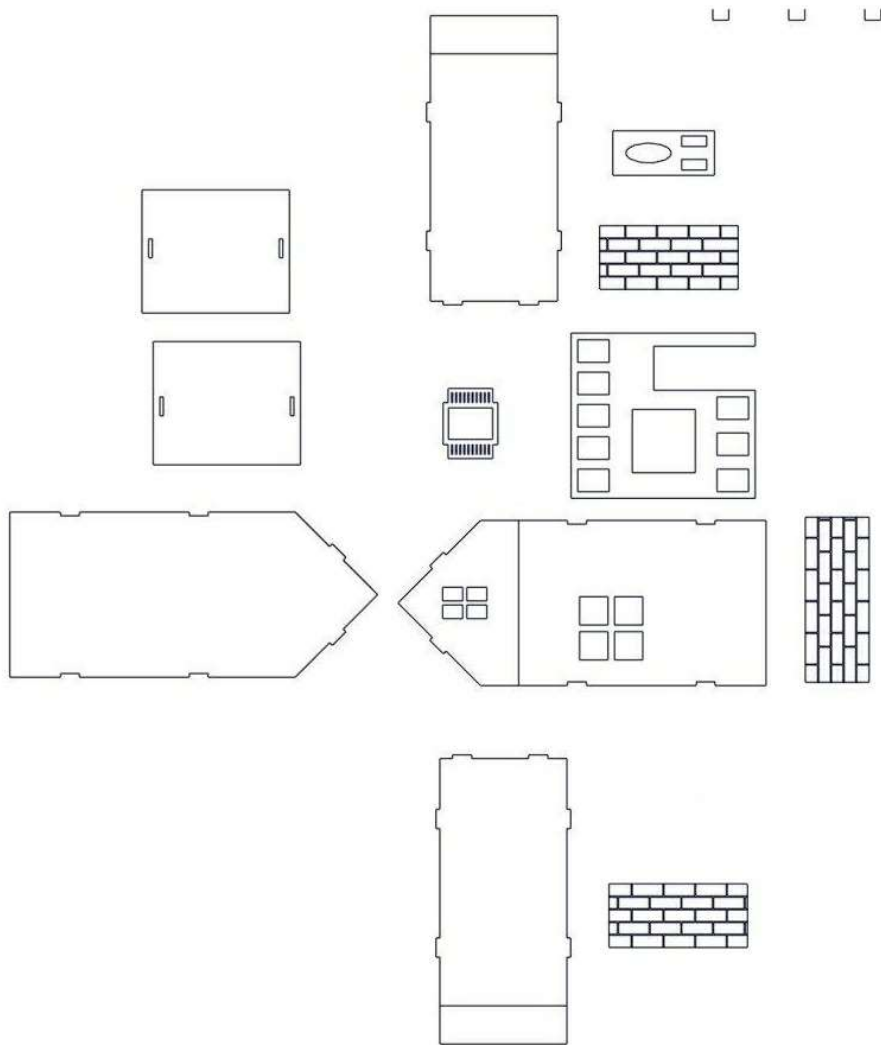

MDF Townhouse Kits*
Ideal for Christmas
And year round displays

*Available as individual house kits with
open bases or as a set of 3 with base and
Christmas figures

Parts List

Framed Townhouse w/Steps

Parts List

Georgian Style Townhouse

Parts List

Winter Barn Style Townhouse

COMPLETED SET OF 3
With optional Christmas figures and base